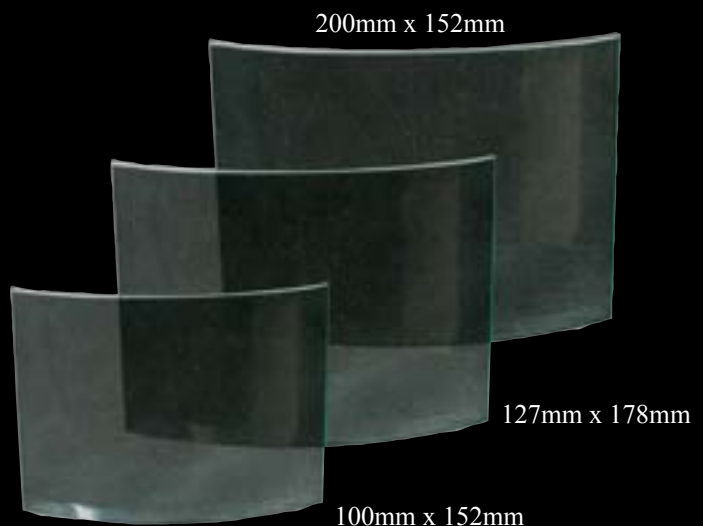

CRICKET CASE
140mm sq x 125mm

LARGE BALL
DISPLAY CASE
300mm sq x 270mm

Glass & Crystal Awards

CRYST/MARBLE-SM
/MED /LG

CRYSTAL-JB1061 Small
/JB1062 Medium /JB1063 Large

CRYSTAL-TDL005

GL213A Silver / GL213A Gold