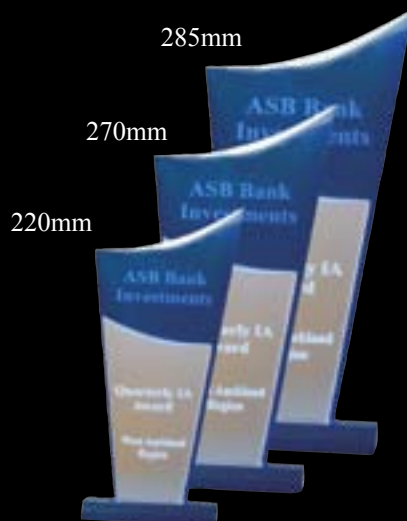

160mm

AA3821CW-L / M / S
Box Included

260mm

210mm

160mm

AA3821CW-Gold L / M / S
Box Included

Acrylic Awards

152mm

AA3900 M
Box Included

210mm

195mm

AA3705L /M
Box Included

126mm x 177mm tall
24mm Thick

AA3761M

195mm

150mm

135mm

AA3921 S / M / L

180mm x 190mm x 17mm

150mm x 150mm x 17mm

140mm x 140mm x 17mm

AA3925S / M / L
Box Included

185mm

AA3898S-BLUE PEAK
Box Included

285mm

270mm

220mm

AA3895L-BLUE /M /S
Box Included

285mm

270mm

220mm

AA3895L /M /S-BLACK