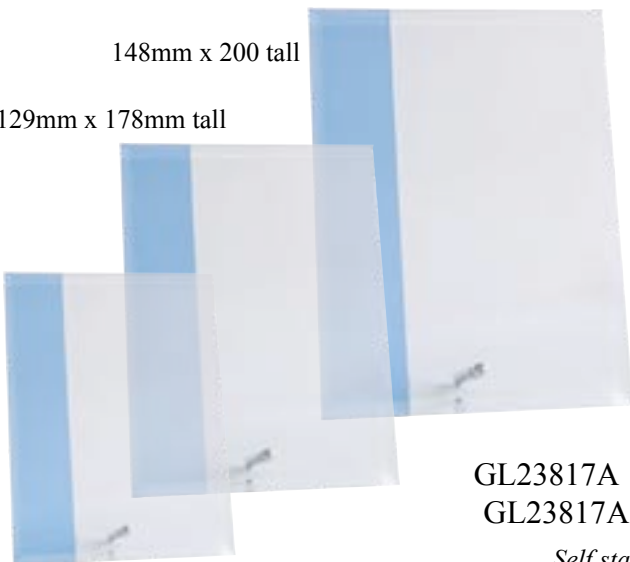

140mm overall height,
90mm x 125mm tall clock tower

GL90301A / B / C

255mm

GL530M

230mm

GL527BM

125mm x 175mm tall

100mm x 152mm tall

87mm x 127mm tall

*Self standing award
supported by metal rod.*

GL103266A / B / C

148mm x 200 tall

148mm x 200 tall

129mm x 178mm tall

129mm x 178mm tall

GL23817A BLUE / B / C
GL23817A BLK / B / C

104mm x 149mm tall

*Self standing awards
supported by metal rod.*

104mm x 149mm tall

Glass & Crystal Awards

170mm overall height,
Base 65mm sq x 30mm H

NZS-499A

230mm overall height,
Base 90mm sq x 30mm H

NZS-499B