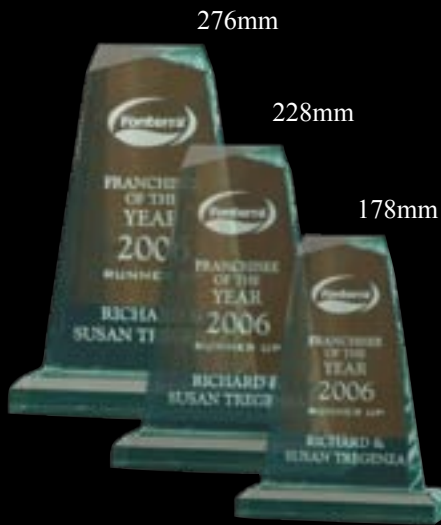

Acrylic Awards

“ACRYLIC GLUE” on page 159

200mm

170mm

AA3706L /M
Box Included

276mm

228mm

178mm