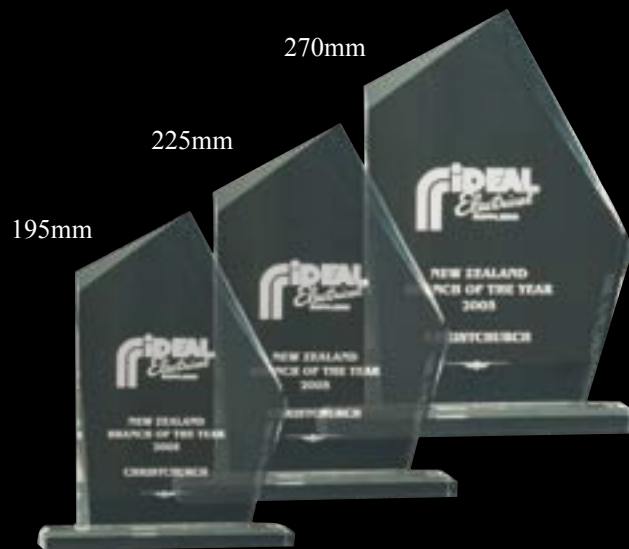

AA3869M-
LT BLUE SAIL
Box Included

180mm x 120mm x 24mm thick

150mm x 100mm x 24mm thick

120mm x 80mm x 24mm thick

BLOCK A / B / C

Display Boxes are included with some of the awards.

270mm

225mm

195mm

AA3850L /M /S
Box Included

Acrylic Awards

198mm

171mm

147mm

AA3857L / M / S
Box Included

270mm