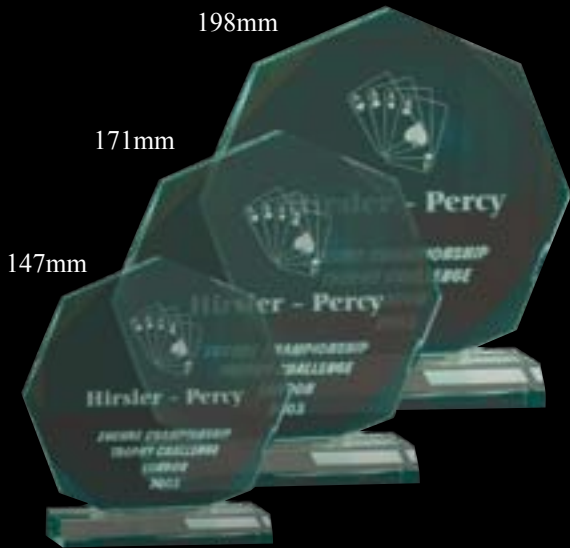

AA3869M-
LT BLUE SAIL
Box Included

180mm x 120mm x 24mm thick

150mm x 100mm x 24mm thick

120mm x 80mm x 24mm thick

BLOCK A / B / C

Display Boxes are included with some of the awards.

270mm

225mm

195mm

AA3850L /M /S
Box Included

Acrylic Awards

198mm

171mm

147mm

AA3857L / M / S
Box Included

270mm