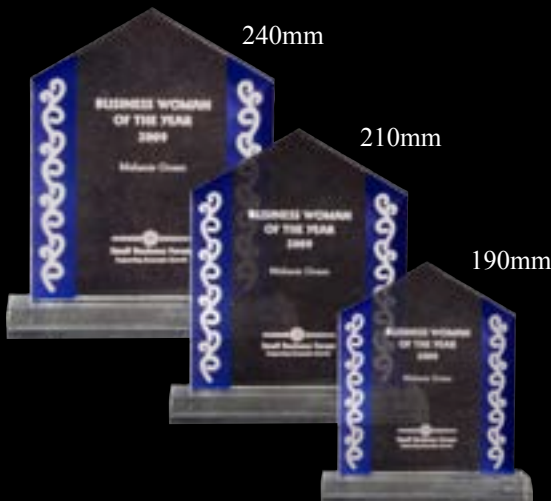

160mm

AA3883M / S
Box Included

220mm

190mm

171mm

AA3885L / M / S
Box Included

240mm

210mm