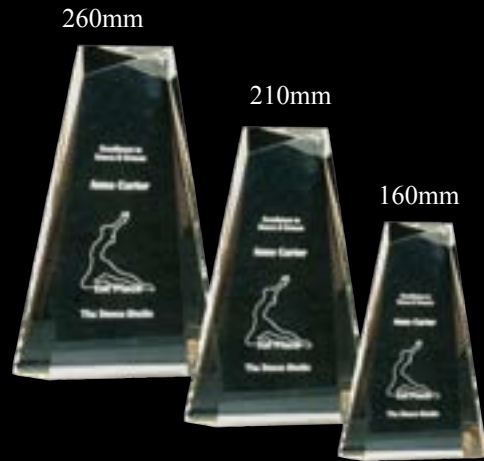

160mm

AA3883M / S
Box Included

220mm

190mm

171mm

AA3885L / M / S
Box Included

240mm

210mm

190mm

AA3978L / M / S
Box Included

270mm

225mm

195mm

AM3850L / M / S
Box Included

260mm

210mm

160mm

AA3821CW-L / M / S
Box Included

260mm

210mm

160mm

AA3821CW-Gold L / M / S
Box Included

Acrylic Awards

152mm

AA3900 M
Box Included

210mm

195mm

AA3705L /M
Box Included

126mm x 177mm tall
24mm Thick

AA3761M

195mm

150mm