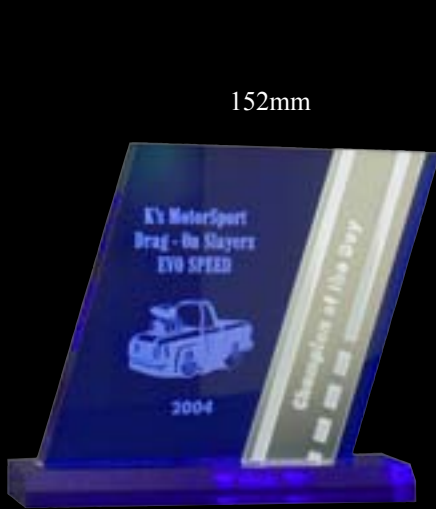

160mm

AA3821CW-L / M / S
Box Included

260mm

210mm

160mm

AA3821CW-Gold L / M / S
Box Included

Acrylic Awards

152mm