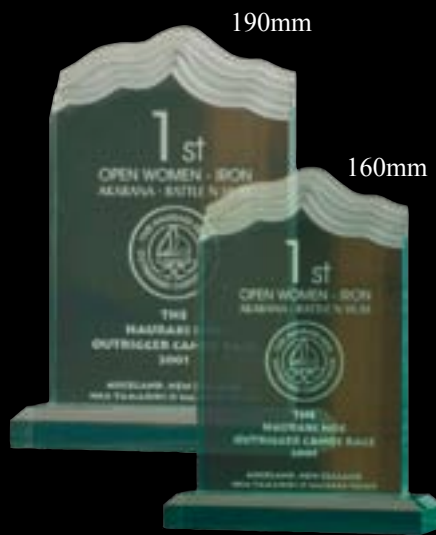

Acrylic Awards

“ACRYLIC GLUE” on page 159

200mm

170mm

AA3706L /M
Box Included

276mm

228mm

178mm

145mm x 197mm XL

119mm x 168mm L

93mm x 146mm M

AA3862M- /L
RED / GREEN

Acrylic Awards

160mm

AA3883BK-S
BLK WATER
Box Included

190mm

160mm

AA3883M / S
Box Included

220mm

190mm

171mm

AA3885L / M / S
Box Included

240mm

210mm