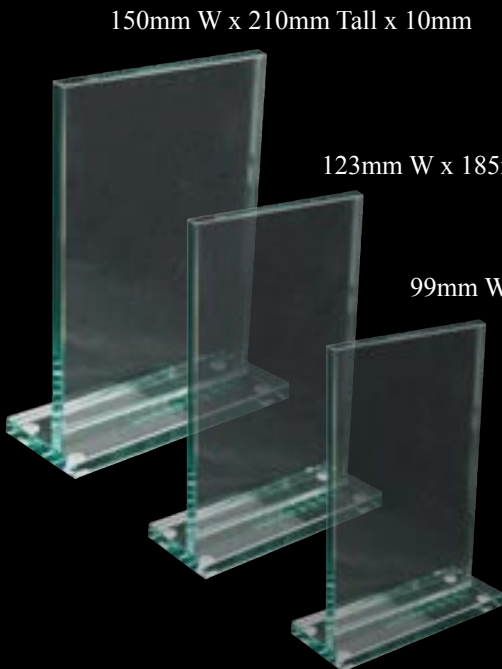

120mm x 250mm x 50mm

180mm x 260mm x 60mm

150mm x 290mm x 50mm

GLASS-GD8041202
S / M / L

GLASS-GD8041202
S / M / L

GLASS-23837
S / M / L

GLASS-93303
S / M / L

115mm x 150mm x 10mm thick

120mm x 175mm x 10mm thick

140mm x 200mm x 10mm thick

18mm x 14mm x 29mm H
(excluding metal parts)

GL-KRING

Glass & Crystal Awards

GL452BS / BM

GL1144S / M / L

GL1122

GL716AS / AM / AL

GL41048A / B / C

48mm x 48mm x 147mm H

GL-RECBK

47mm Square
Stands on bevelled
corner.

GL-CUBE

135mm Tall, 48mm x 80mm pedestal
on a 65mm x 65mm base.

115mm Tall, 38mm x 59mm pedestal
on a 58mm x 58mm base.

GL51044A / B

Glass & Crystal Awards

185mm overall height, 133mm x 159mm upright,
50mm x 130mm base.

210mm overall height, 152mm x 184mm upright,
50mm x 148mm base.

239mm overall height, 168mm x 214mm upright,
50mm x 159mm base.