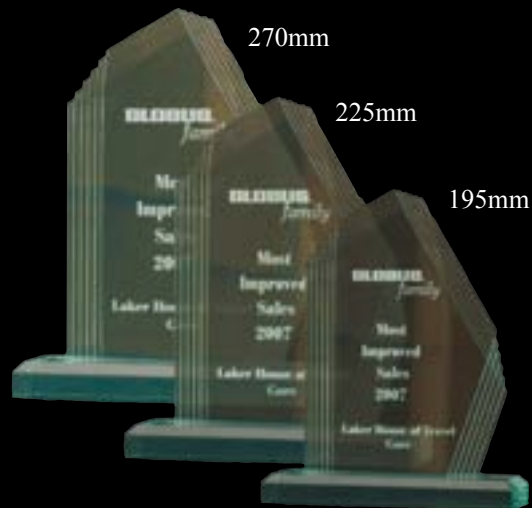

145mm x 197mm XL

119mm x 168mm L

93mm x 146mm M

AA3862M- /L
RED / GREEN

Acrylic Awards

160mm

AA3883BK-S
BLK WATER
Box Included

190mm

160mm

AA3883M / S
Box Included

220mm

190mm

171mm

AA3885L / M / S
Box Included

240mm

210mm

190mm

AA3978L / M / S
Box Included

270mm

225mm

195mm

AM3850L / M / S
Box Included

260mm

210mm

160mm

AA3821CW-L / M / S
Box Included

260mm

210mm

160mm

AA3821CW-Gold L / M / S
Box Included

Acrylic Awards

152mm