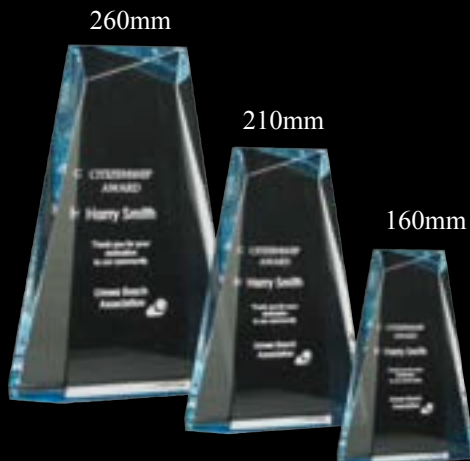

190mm

AA3978L / M / S
Box Included

270mm

225mm

195mm

AM3850L / M / S
Box Included

260mm

210mm

160mm

AA3821CW-L / M / S
Box Included

260mm

210mm

160mm

AA3821CW-Gold L / M / S
Box Included

Acrylic Awards

152mm