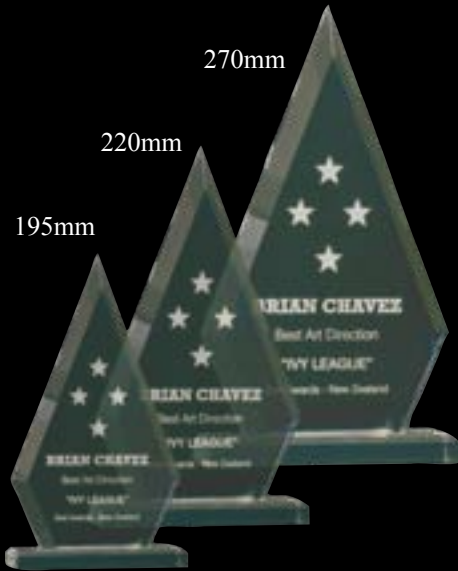

AA3857L / M / S
Box Included

270mm

220mm

195mm

AA3860L / M / S
Box Included