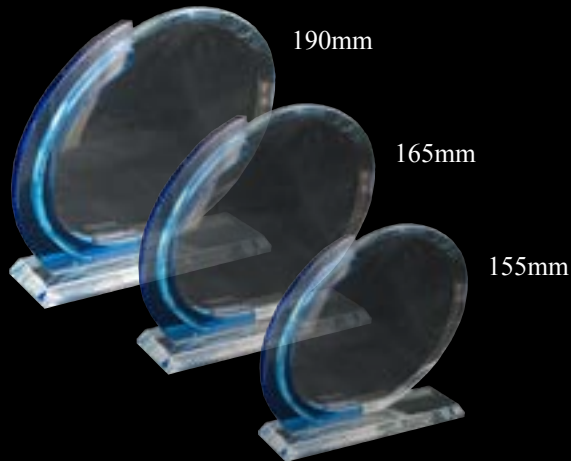

120mm x 250mm x 50mm

180mm x 260mm x 60mm

150mm x 290mm x 50mm

GLASS-GD8041202
S / M / L

GLASS-GD8041202
S / M / L

GLASS-23837
S / M / L

GLASS-93303
S / M / L

115mm x 150mm x 10mm thick

120mm x 175mm x 10mm thick

140mm x 200mm x 10mm thick

18mm x 14mm x 29mm H
(excluding metal parts)

GL-KRING

Glass & Crystal Awards

GL452BS / BM

GL1144S / M / L

GL1122

GL716AS / AM / AL

GL41048A / B / C

48mm x 48mm x 147mm H

GL-RECBK

47mm Square
Stands on bevelled
corner.

GL-CUBE

135mm Tall, 48mm x 80mm pedestal
on a 65mm x 65mm base.

115mm Tall, 38mm x 59mm pedestal
on a 58mm x 58mm base.

GL51044A / B

Glass & Crystal Awards

185mm overall height, 133mm x 159mm upright,
50mm x 130mm base.

210mm overall height, 152mm x 184mm upright,
50mm x 148mm base.

239mm overall height, 168mm x 214mm upright,
50mm x 159mm base.