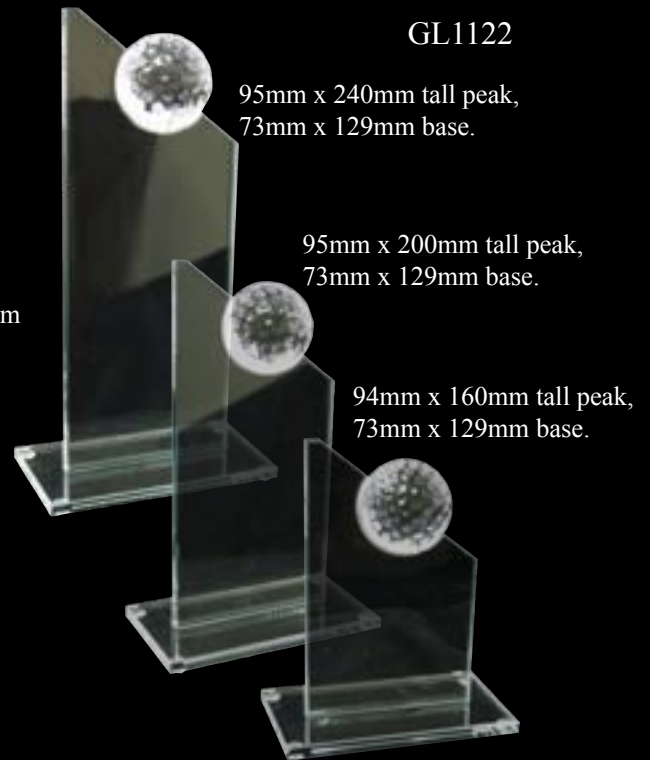

120mm x 250mm x 50mm

180mm x 260mm x 60mm

150mm x 290mm x 50mm

GLASS-GD8041202
S / M / L

GLASS-GD8041202
S / M / L

GLASS-23837
S / M / L

GLASS-93303
S / M / L

115mm x 150mm x 10mm thick

120mm x 175mm x 10mm thick

140mm x 200mm x 10mm thick

18mm x 14mm x 29mm H
(excluding metal parts)

GL-KRING

Glass & Crystal Awards

GL452BS / BM

GL1144S / M / L

GL1122

GL716AS / AM / AL

GL41048A / B / C

48mm x 48mm x 147mm H

GL-RECBK

47mm Square
Stands on bevelled
corner.

GL-CUBE

135mm Tall, 48mm x 80mm pedestal
on a 65mm x 65mm base.

115mm Tall, 38mm x 59mm pedestal
on a 58mm x 58mm base.

GL51044A / B

Glass & Crystal Awards

185mm overall height, 133mm x 159mm upright,
50mm x 130mm base.

210mm overall height, 152mm x 184mm upright,
50mm x 148mm base.

239mm overall height, 168mm x 214mm upright,
50mm x 159mm base.