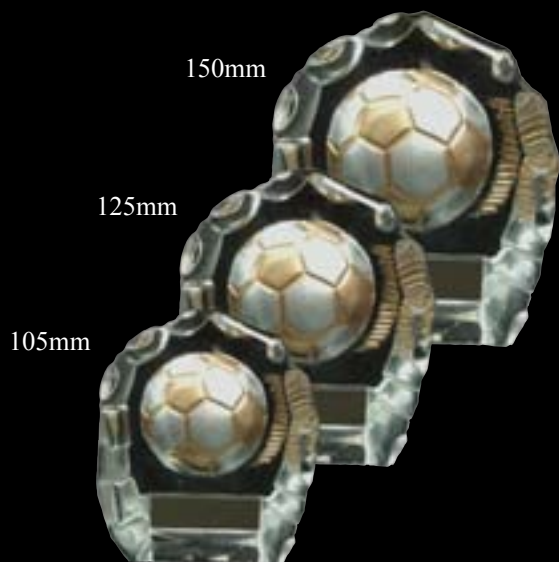

GL200XS/ S / M / L

GLASS114S

Glass & Crystal Awards

Please Note: Only the large size discs are available. The Small and medium glass trophies will be supplied without discs.

GLASS04 Large /05 Medium
Gold

GLASS07 Large /08 Medium
/09 Small - Silver

GLASS07 Large /08 Medium
/09 Small - Gold

GLASS01 Large /02 Medium
Silver

GLASS10 Small
/11 Medium /12 Large

SOCC9904 Small
/9905 Medium /9906 Large

GLASS65

Glass & Crystal Awards

110mm x 190mm x 50mm

130mm x 195mm x 50mm

120mm x 200mm x 50mm

120mm x 210mm x 50mm

140mm x 220mm x 50mm

130mm x 220mm x 50mm

130mm x 230mm x 50mm

150mm x 250mm x 50mm

140mm x 250mm x 50mm

GLASS-21102
S / M / L