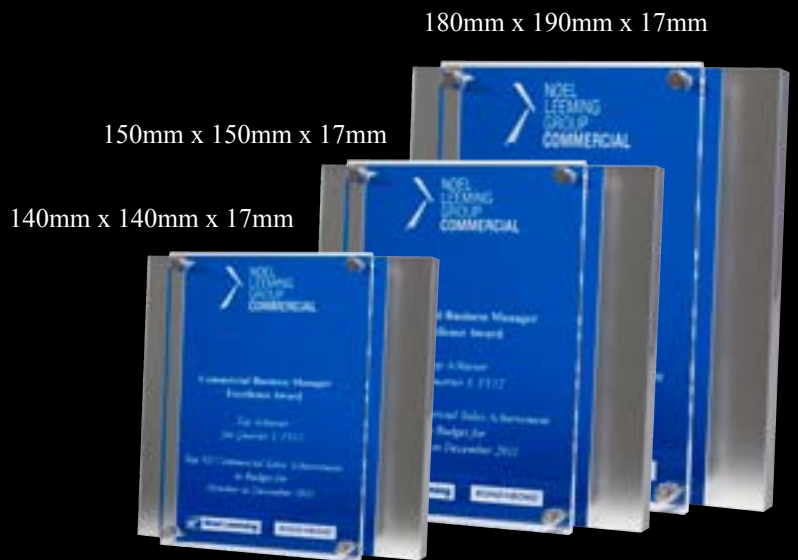

AA3900 M
Box Included

210mm

195mm

AA3705L /M
Box Included

126mm x 177mm tall
24mm Thick

AA3761M

195mm

150mm

135mm

AA3921 S / M / L

180mm x 190mm x 17mm

150mm x 150mm x 17mm

140mm x 140mm x 17mm

AA3925S / M / L
Box Included

185mm

AA3898S-BLUE PEAK
Box Included