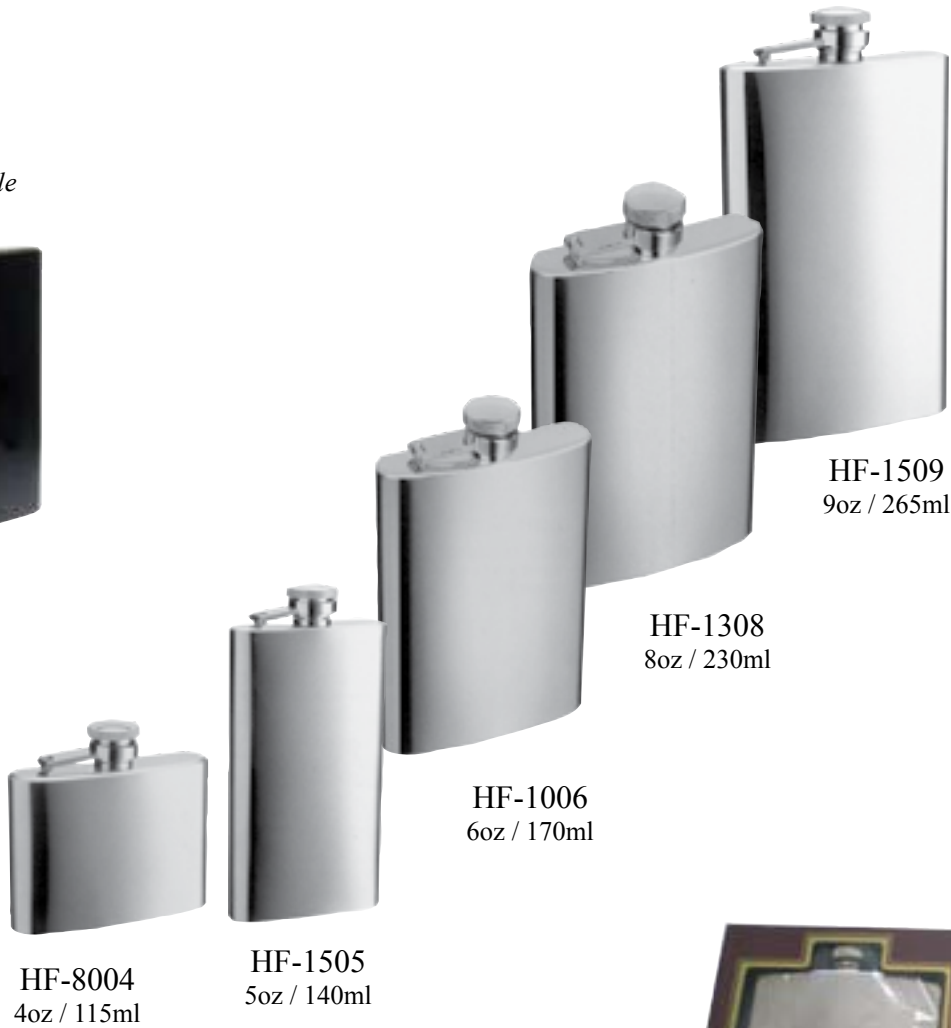

HF-FSK602
6oz / 170ml

HF-8004
4oz / 115ml

HF-1505
5oz / 140ml

HF-1006
6oz / 170ml

HF-1308
8oz / 230ml

HF-1509
9oz / 265ml